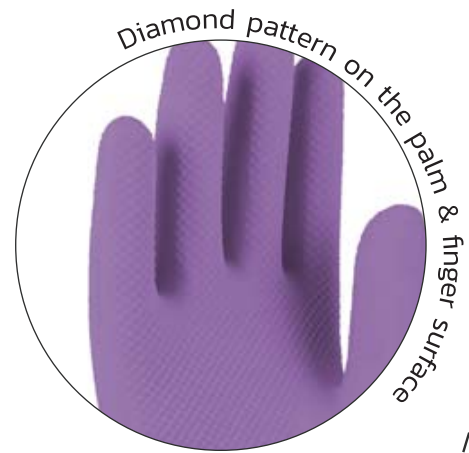

SGM Series

Minimal Size

Ideal for use

- Domestic & Home care
- Food Processing
- Gardening
- Cleaning Service

Features

- Integrated Anti-Slip Diamond Pattern Grip
- Reduce hand fatigue for long hours of work
- Strong grip and excellent tensile strength
- Food Safe & Skin Contact Safe
- Ergonomical and Comfortable
- Easy donning and doffing
- Anti Germ Penetration

Pattern :

Diamond pattern on the palm & finger surface
Non-stripes & beaded cuffs